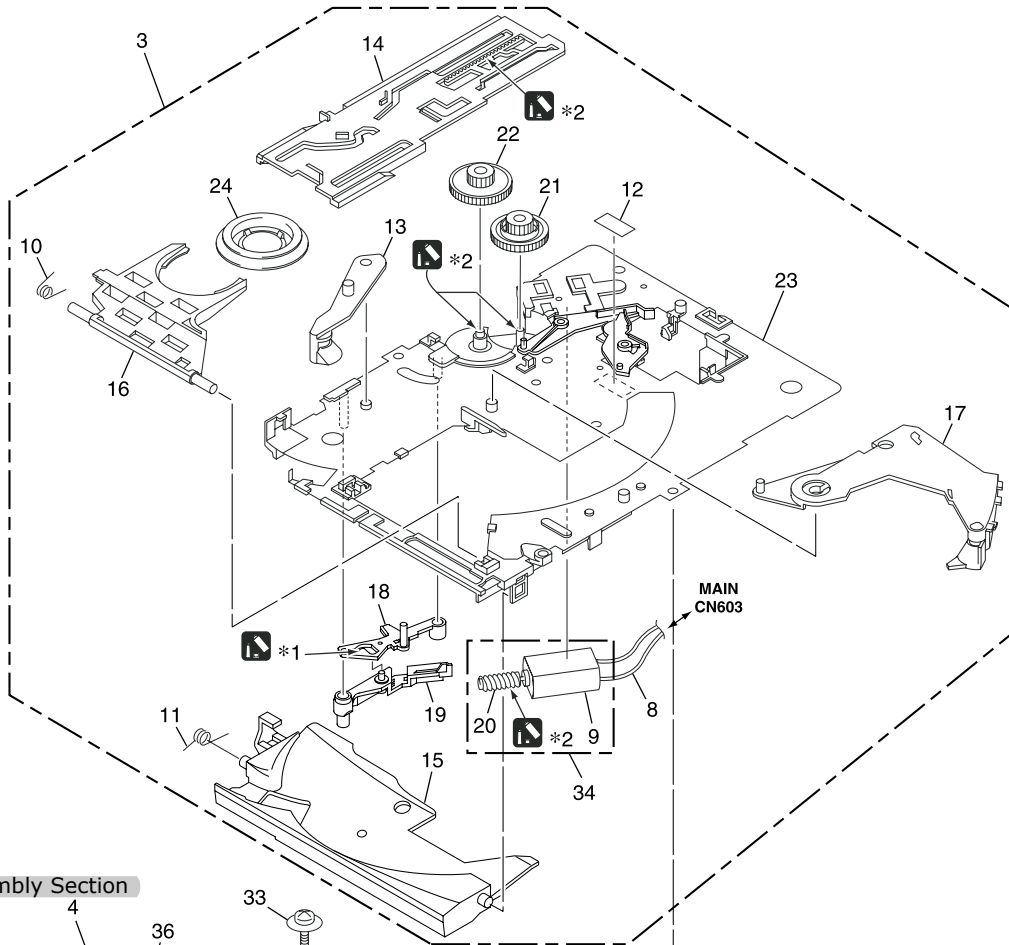

## 4.4 Slot-In Mecha Section

3

4

A

B

C

D

E

F

Refer to:  
4.5 Traverse Mecha Assembly Section

\*1; Dyefree : GEM1036 (ZLX-ME413A)

\*2; Grease: GYA1001 (ZLB-PN397B)

Back to  
Price List

CDJ-1000MK3

14

1

2

3

4