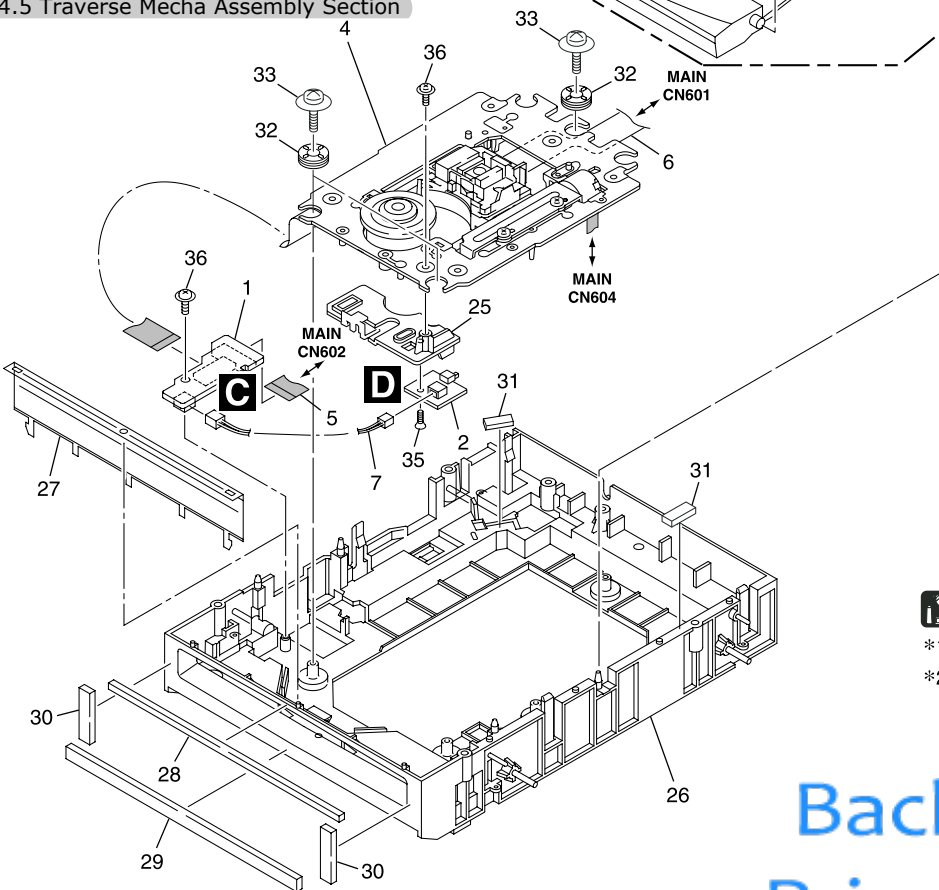

## 4.4 Slot-In Mecha Section

3

4

A

B

C

D

E

F

Refer to:  
4.5 Traverse Mecha Assembly Section

\*1; Dyefree : GEM1036 (ZLX-ME413A)

\*2; Grease: GYA1001 (ZLB-PN397B)

Back to  
Price List

CDJ-1000MK3

14

1

2

3

4