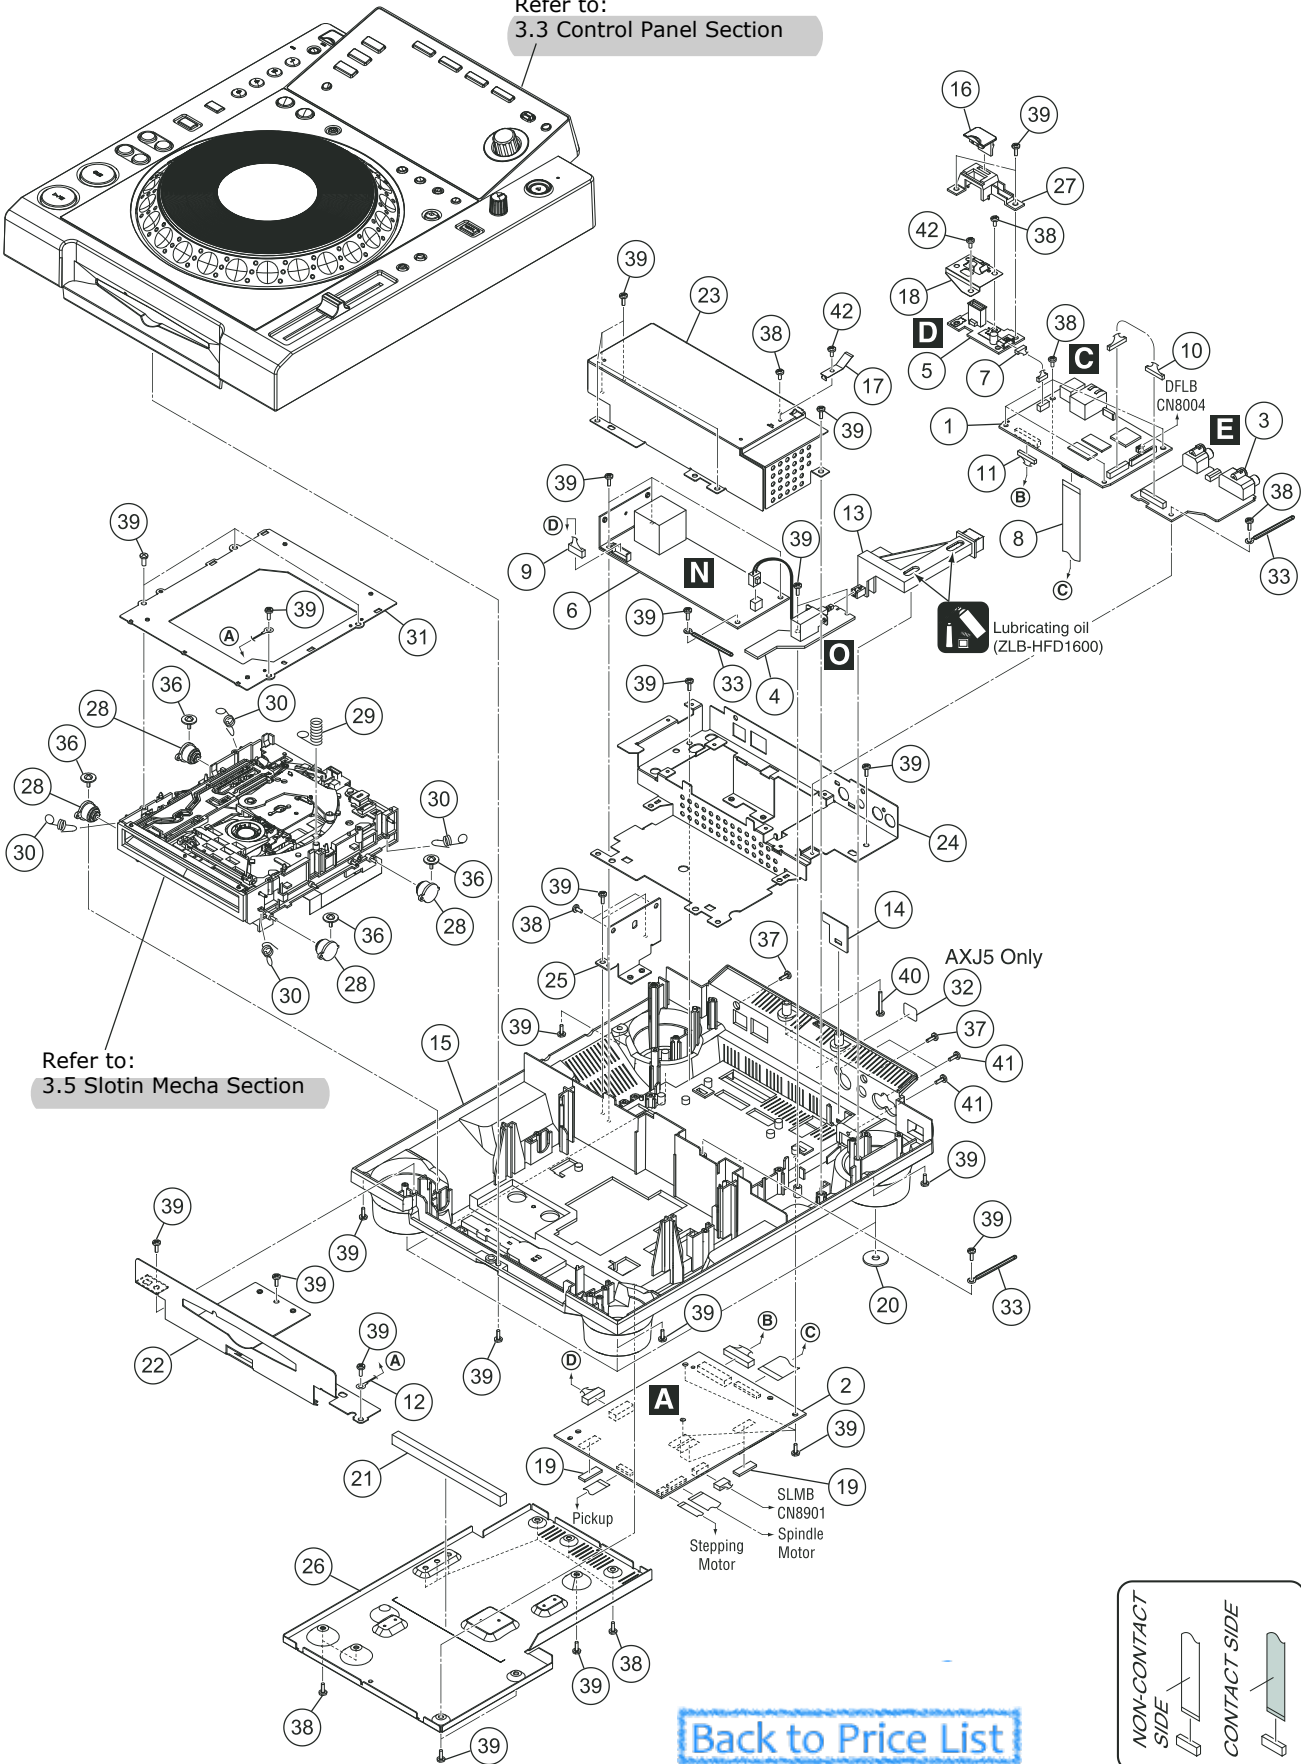

3.2 Exterior Section

3

4

A

Refer to:
3.3 Control Panel Section

B

C

D

E

F

Refer to:
3.5 Slotin Mecha Section

Lubricating oil
(ZLB-HFD1600)

AXJ5 Only

[Back to Price List](#)