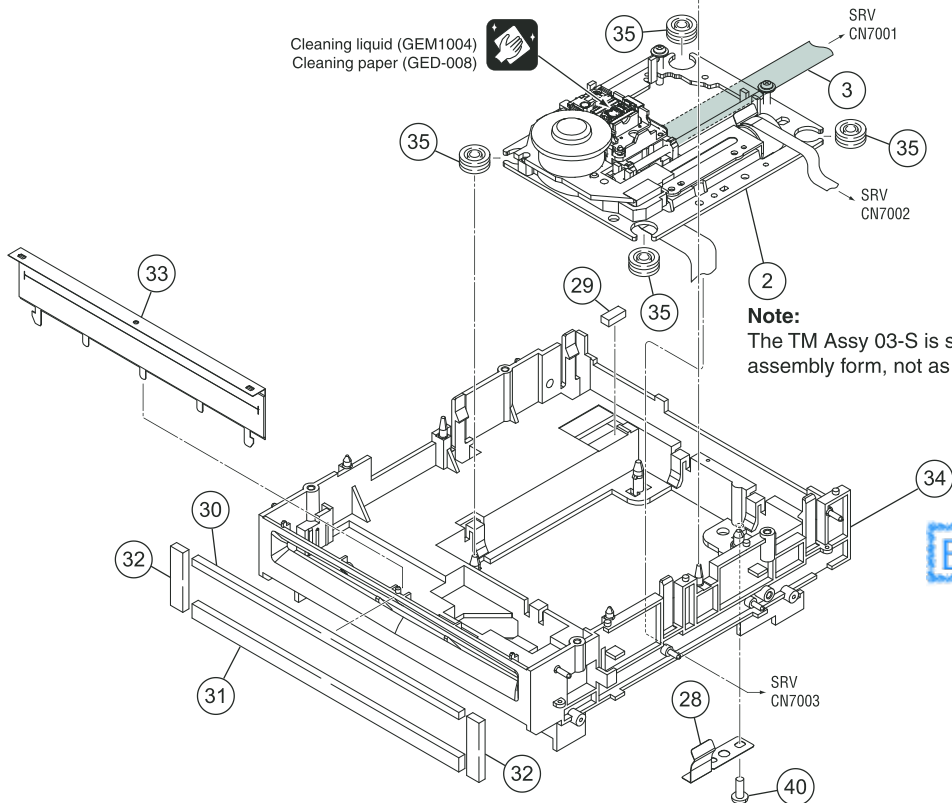

3.5 Slotin Mecha Section

3

4

A

D

Note:
The TM Assy 03-S is supplied only in assembly form, not as a single parts.

[Back to Price List](#)