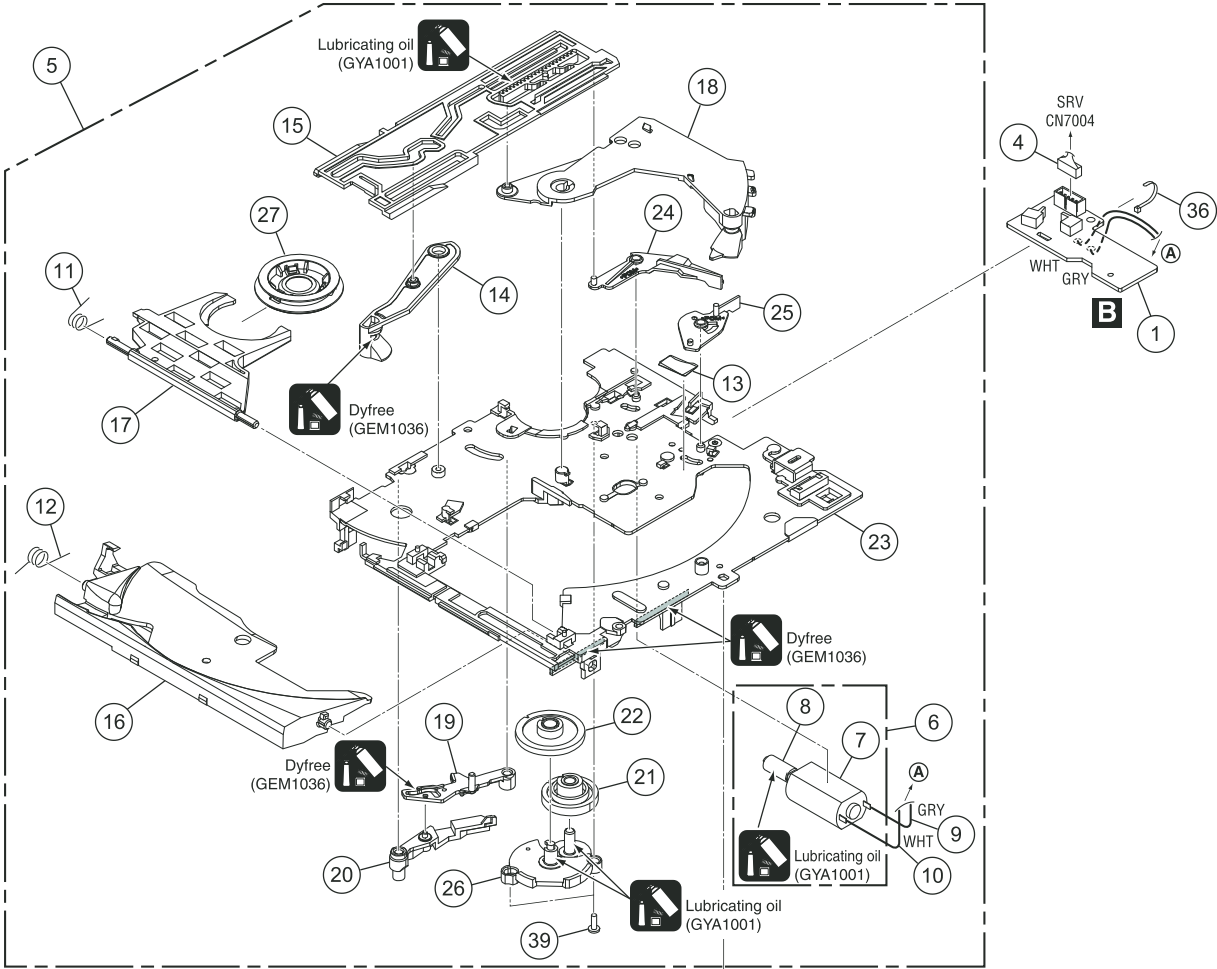

3.5 Slotin Mecha Section

3

4

A

D

Note:
The TM Assy 03-S is supplied only in assembly form, not as a single parts.

[Back to Price List](#)